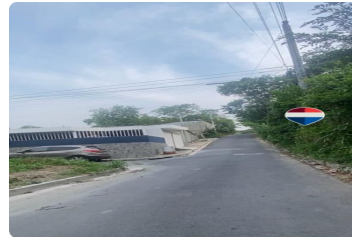

FOR SALE

\$ 33,000.00 USD

El Salvador - San Salvador
Ayutuxtepeque
Listing ID: 002874022010

AYUTUXTEPEQUE LOT MONTE VICTOR SUBDIVISION LOT 2
200 SQUARE METERS 10 METERS FRONTAGE 20
METERS DEPTH NEAR SHOPPING CENTERS, HOSPITALS,
GAS STATION ACCESS TO BUS ROUTES ACCESS TO
ELECTRICITY AND WATER