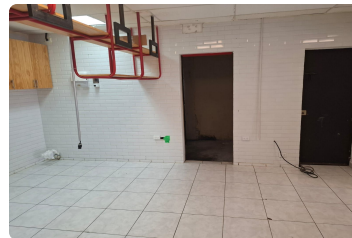

FOR LEASE

\$ 1,600.00 USD

El Salvador - San Salvador

San Salvador

Listing ID: 002473825006

COMMERCIAL SPACE FOR RENT – COLONIA MEDICA AREA: 75 sq m MONTHLY RENT: \$1,600.00 + IVA Strategically located in the heart of Colonia Médica in San Salvador. In one of San Salvador's most recognized and busiest areas, this commercial space presents a unique opportunity for entrepreneurs and professionals seeking visibility, prestige, and growth. Located on Diagonal Dr. Arturo Romero, in the heart of Colonia Médica, the property is situated on a street corner, with its own access and direct exposure to the vehicular and pedestrian traffic that characterizes this area. Colonia Médica is synonymous with dynamism, specialization, and constant flow. Surrounded by clinics, laboratories, corporate offices, and restaurants, this area has established itself as an epicenter for medical services, emerging businesses, and professional care. Being here isn't just about being well-located...