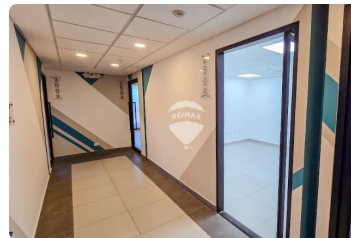

FOR LEASE

\$ 1,150.00 USD

El Salvador - San Salvador

San Salvador

Listing ID: 001463592025

Where your calling finds its perfect home. Your office is more than just a workspace. This 478 sq. ft. suite on the 15th Floor of Torre Humana was designed to make you feel that you've finally reached the professional milestone you deserve. Why you'll love working here: ?? A supportive medical community. With top-tier labs and imaging centers in the same building, everything your patients need is just a few steps away. *Stress-free for your patients: No more parking headaches. With 500 visitor spaces and a luxury lobby, your patients will feel cared for from the moment they arrive. *Premium Amenities: Benefit from external waiting areas and common restrooms that optimize your space. The tower also offers a cafeteria and specialized rooms for meetings or training, perfect for networking and professional development. *A view that inspires: The San Salvador Volcano backdrop brings serenity to your consult...